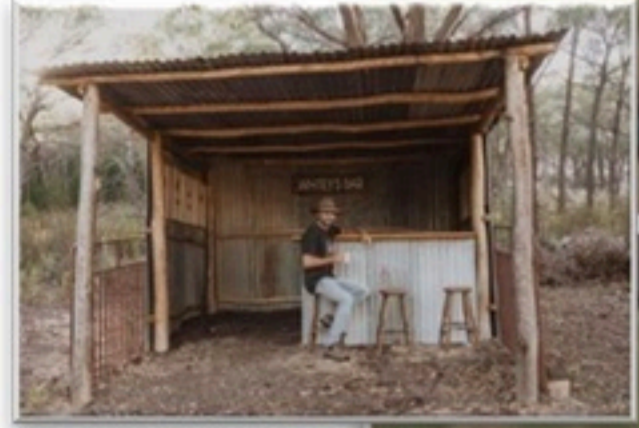

Kangaroo Corner

Whitey's Bar and Gold Miners Hut

Villa Merlot

Villa Rose

Tipi Dam Dining

Willow Dam & Creek

Best View

Glamping Section

Giant Swing  
Projector Screen  
Photo Frame  
Wedding Arbour

Glamping Dam Dining

Cow Sheds

Entrance Gates

GLENAYR FARM

LUXURY GLAMPING AND VILLAS

1267 WINDEYER ROAD, MUDGEE, AUSTRALIA