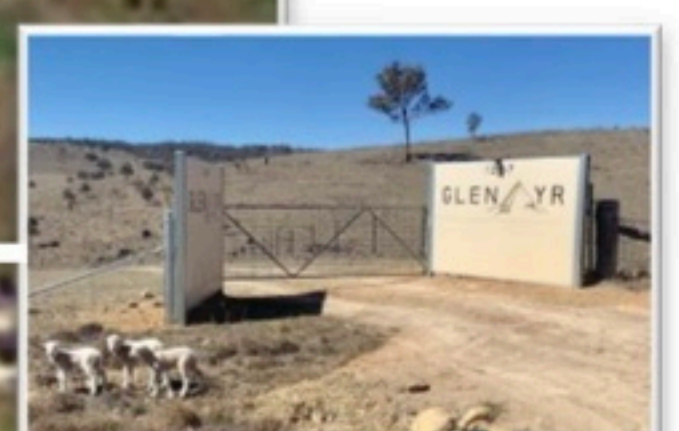

Kangaroo Corner

Whitey's Bar and Gold Miners Hut

Villa Merlot

Villa Rose

Tipi Dam Dining

Willow Dam & Creek

Best View

Glamping Section

Giant Swing  
Projector Screen  
Photo Frame  
Wedding Arbour

Glamping Dam Dining

Cow Sheds

Entrance Gates

GLENAYR FARM

LUXURY GLAMPING AND VILLAS

1267 WINDEYER ROAD, MUDGEE, AUSTRALIA