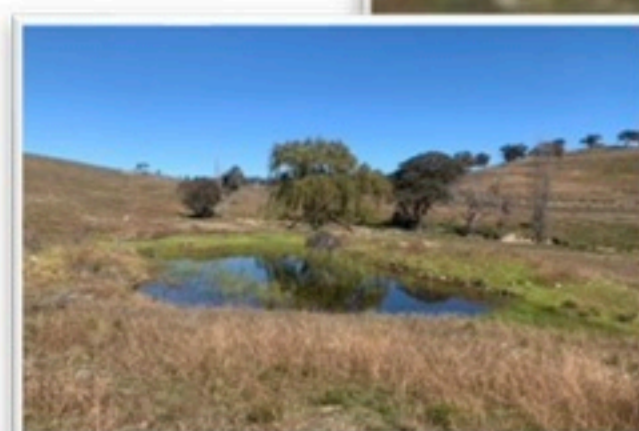

Kangaroo Corner

Whitey's Bar and Gold Miners Hut

Villa Merlot

Villa Rose

Tipi Dam Dining

Willow Dam & Creek

Best View

Glamping Section

Giant Swing  
Projector Screen  
Photo Frame  
Wedding Arbour

Glamping Dam Dining

Cow Sheds

Entrance Gates

GLENAYR FARM

LUXURY GLAMPING AND VILLAS

1267 WINDEYER ROAD, MUDGEE, AUSTRALIA