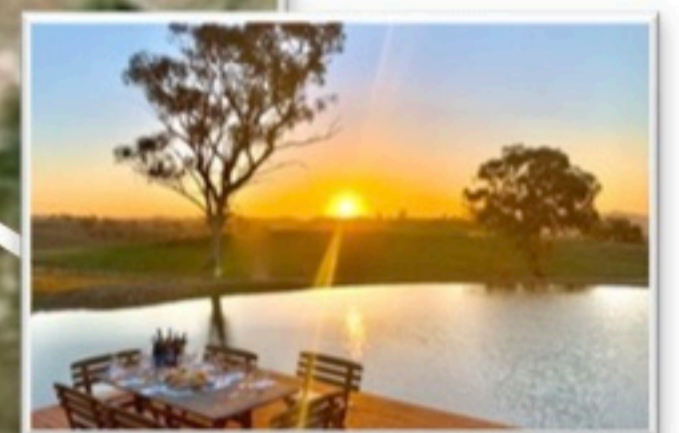

Kangaroo Corner

Whitey's Bar and Gold Miners Hut

Villa Merlot

Villa Rose

Tipi Dam Dining

Willow Dam & Creek

Best View

Glamping Section

Giant Swing  
Projector Screen  
Photo Frame  
Wedding Arbour

Glamping Dam Dining

Cow Sheds

Entrance Gates

GLENAYR FARM

LUXURY GLAMPING AND VILLAS

1267 WINDEYER ROAD, MUDGEE, AUSTRALIA