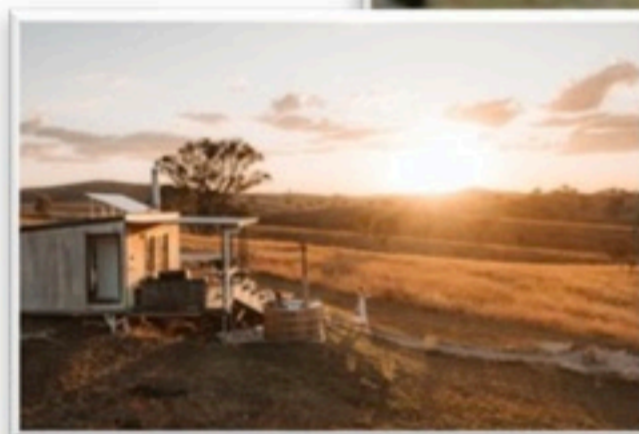

Kangaroo Corner

Whitey's Bar and Gold Miners Hut

Villa Merlot

Villa Rose

Tipi Dam Dining

Willow Dam & Creek

Best View

Glamping Section

Giant Swing  
Projector Screen  
Photo Frame  
Wedding Arbour

Glamping Dam Dining

Cow Sheds

Entrance Gates

GLENAYR FARM

LUXURY GLAMPING AND VILLAS

1267 WINDEYER ROAD, MUDGEE, AUSTRALIA